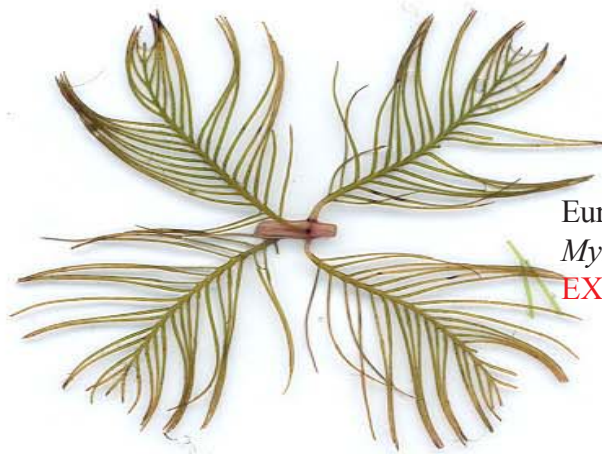

Look-Alike Submerged Plants with Feathery Leaves

Fanwort
Cabomba caroliniana
EXOTIC!

Coontail
Ceratophyllum
Native

Eurasian milfoil
Myriophyllum spicatum
EXOTIC!

Bladderwort
Utricularia
Native

Variable milfoil
Myriophyllum heterophyllum
EXOTIC!

Waterweed
Elodea
Native

Native milfoil
Myriophyllum humile
Native

Look-alike Native and Exotic Aquatic Plants

Coontail- Native

Elodea- Native

Bladderwort- Native

Fanwort- EXOTIC

Native
milfoil

Eurasian milfoil- EXOTIC

Variable milfoil- EXOTIC