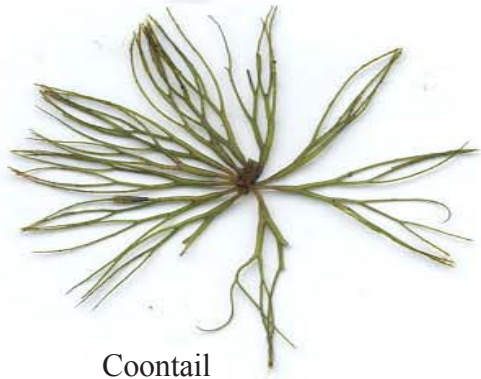

Look-Alike Submerged Plants with Feathery Leaves

Fanwort
Cabomba caroliniana
EXOTIC!

Coontail
Ceratophyllum
Native

Eurasian milfoil
Myriophyllum spicatum
EXOTIC!

Bladderwort
Utricularia
Native

Variable milfoil
Myriophyllum heterophyllum
EXOTIC!

Waterweed
Elodea
Native

Native milfoil
Myriophyllum humile
Native

Look-alike Native and Exotic Aquatic Plants

Coontail- Native

Elodea- Native

Bladderwort- Native

Fanwort- EXOTIC

Native
milfoil

Eurasian milfoil- EXOTIC

Variable milfoil- EXOTIC